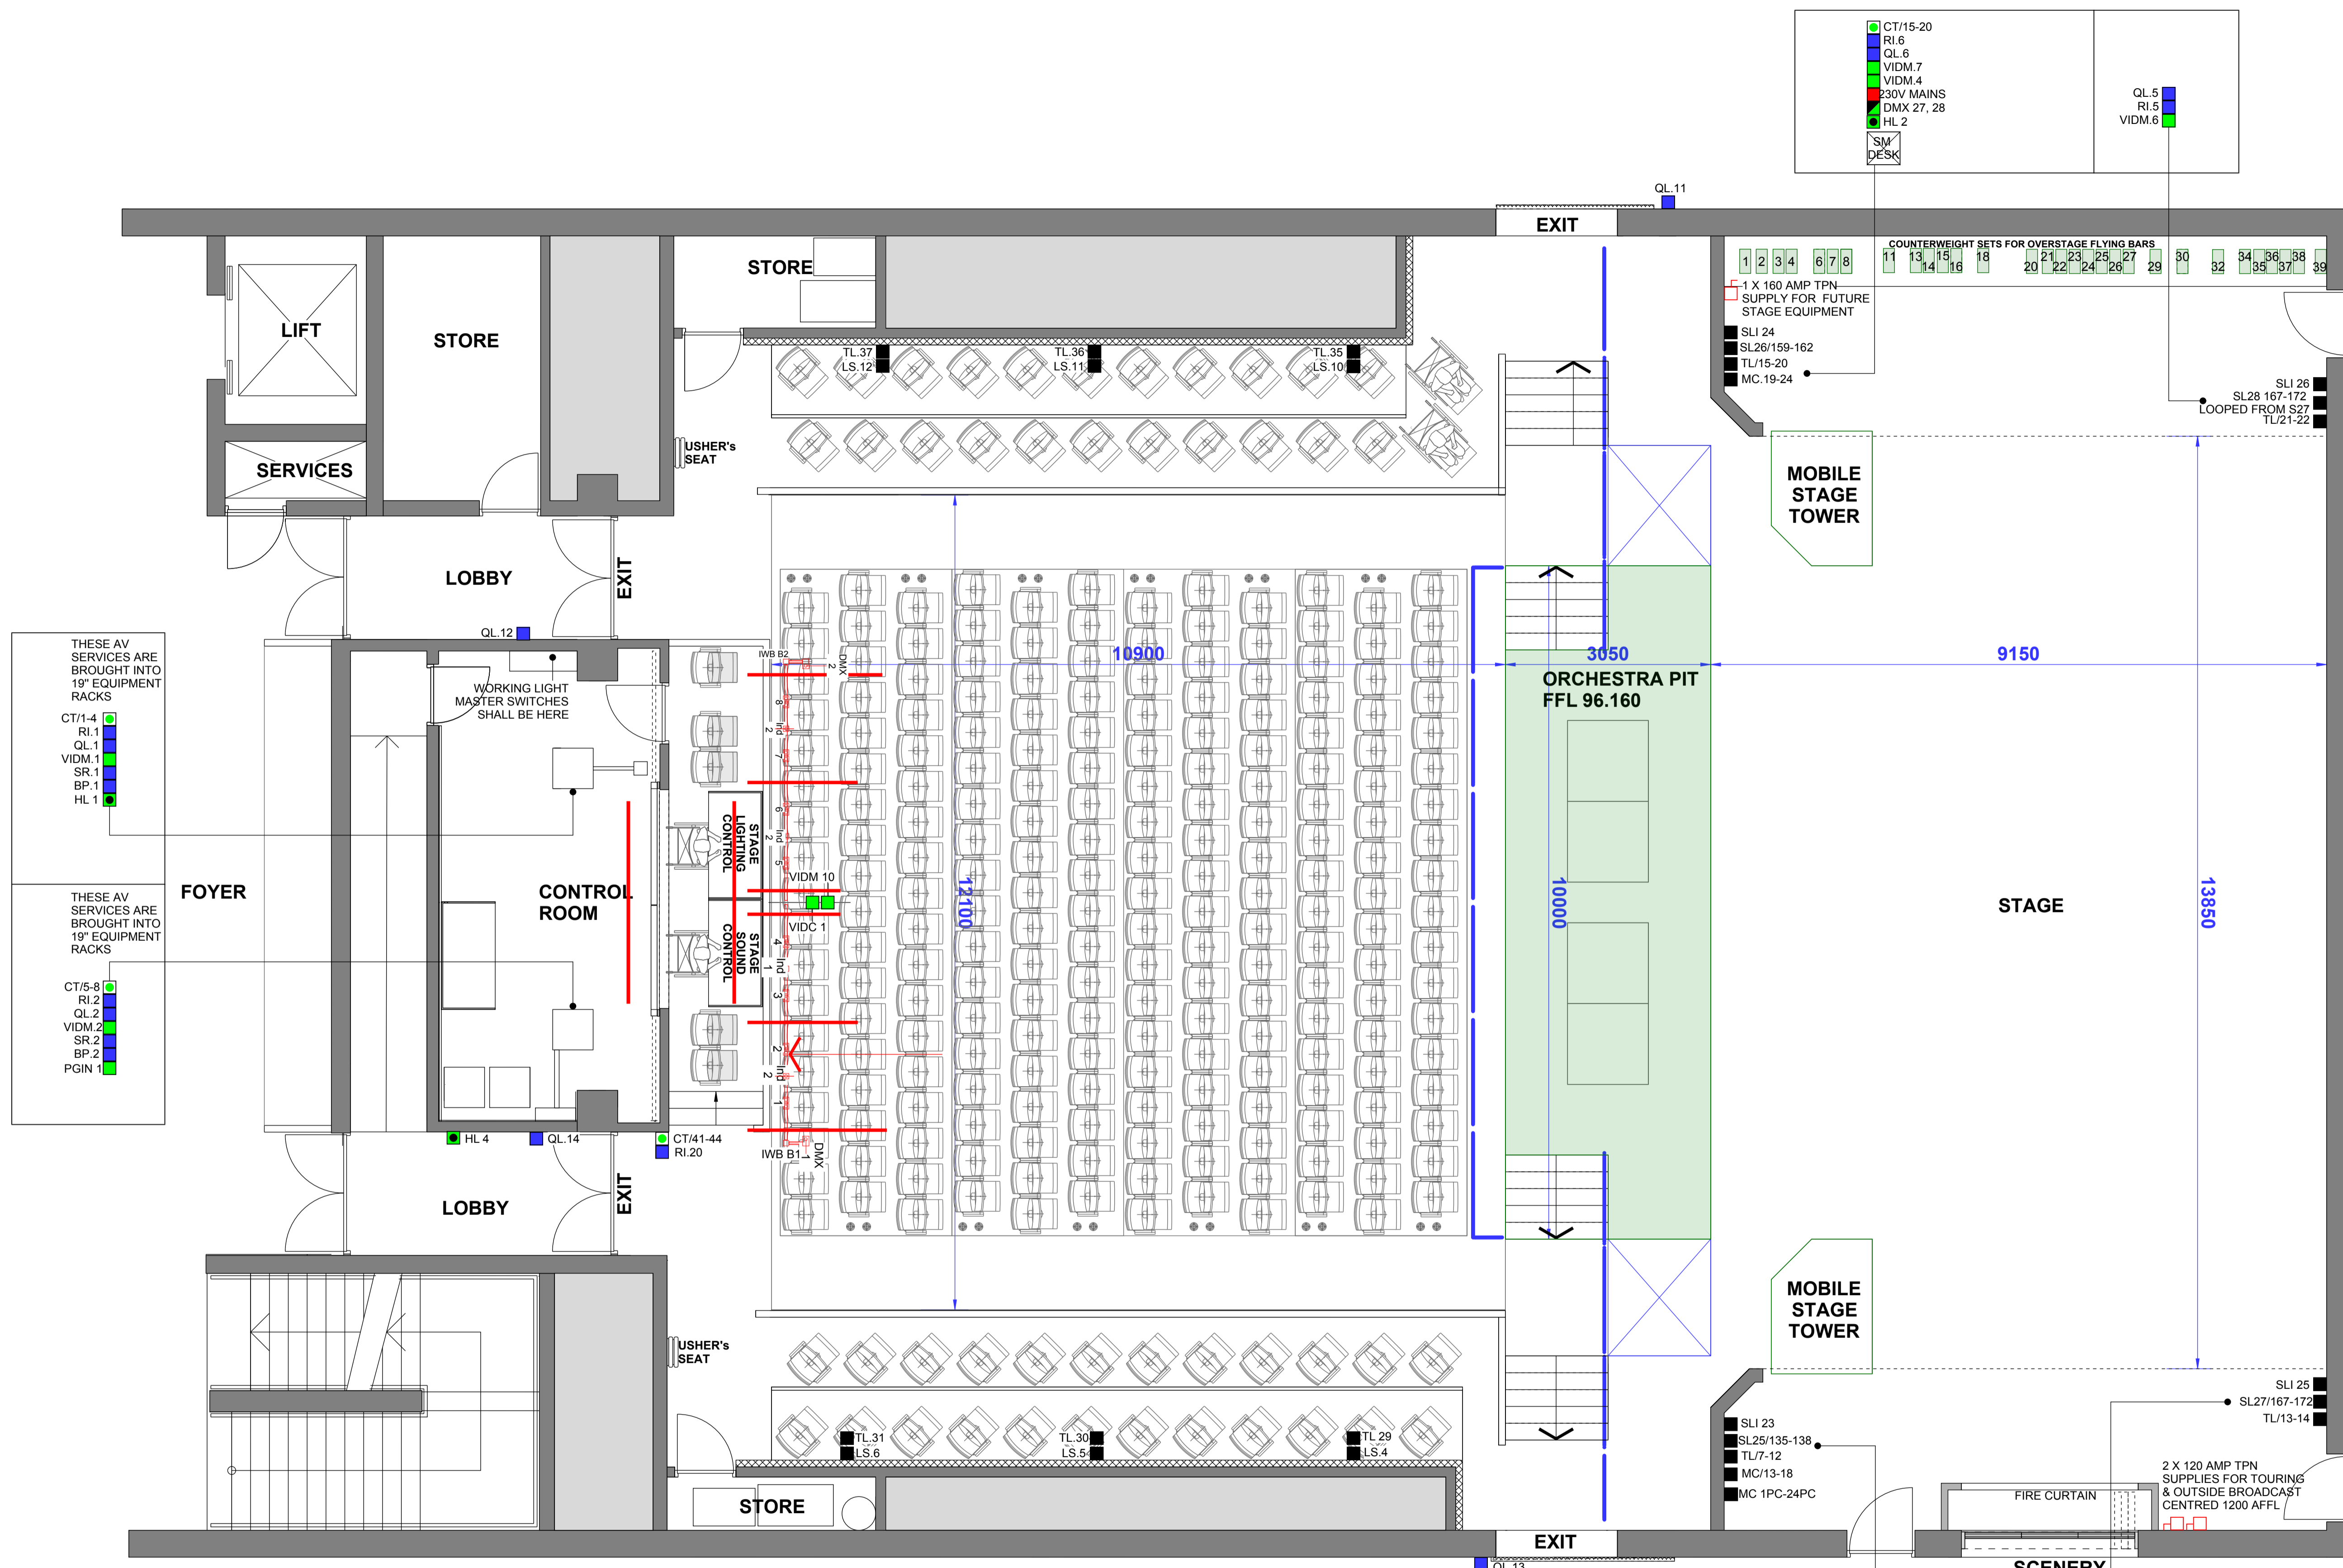

LEGEND

- QL Cue light
- RI Ring intercom
- BP Backstage paging, wall speaker
- SR Show relay, wall speaker
- MC Microphone line
- TL Line level line
- VIDM Video monitor
- VIDC Video Camera
- PGIN Remote paging point
- LS Low impedance loudspeaker
- 230V 230 volt AV mains
- SL Stage lighting dimmer outlet
- SLI Stage lighting independent switched outlet
- DMX DMX 512 data outlet
- CAT5 Cat 5 data
- HL Houselight control
- SPN/TPN Power supply
- SP Special

ADAPTABLE AUDITORIUM FLOOR RAKED @ 5 DEGREES
 (conventional theatre arrangement with the orchestra pit in use)